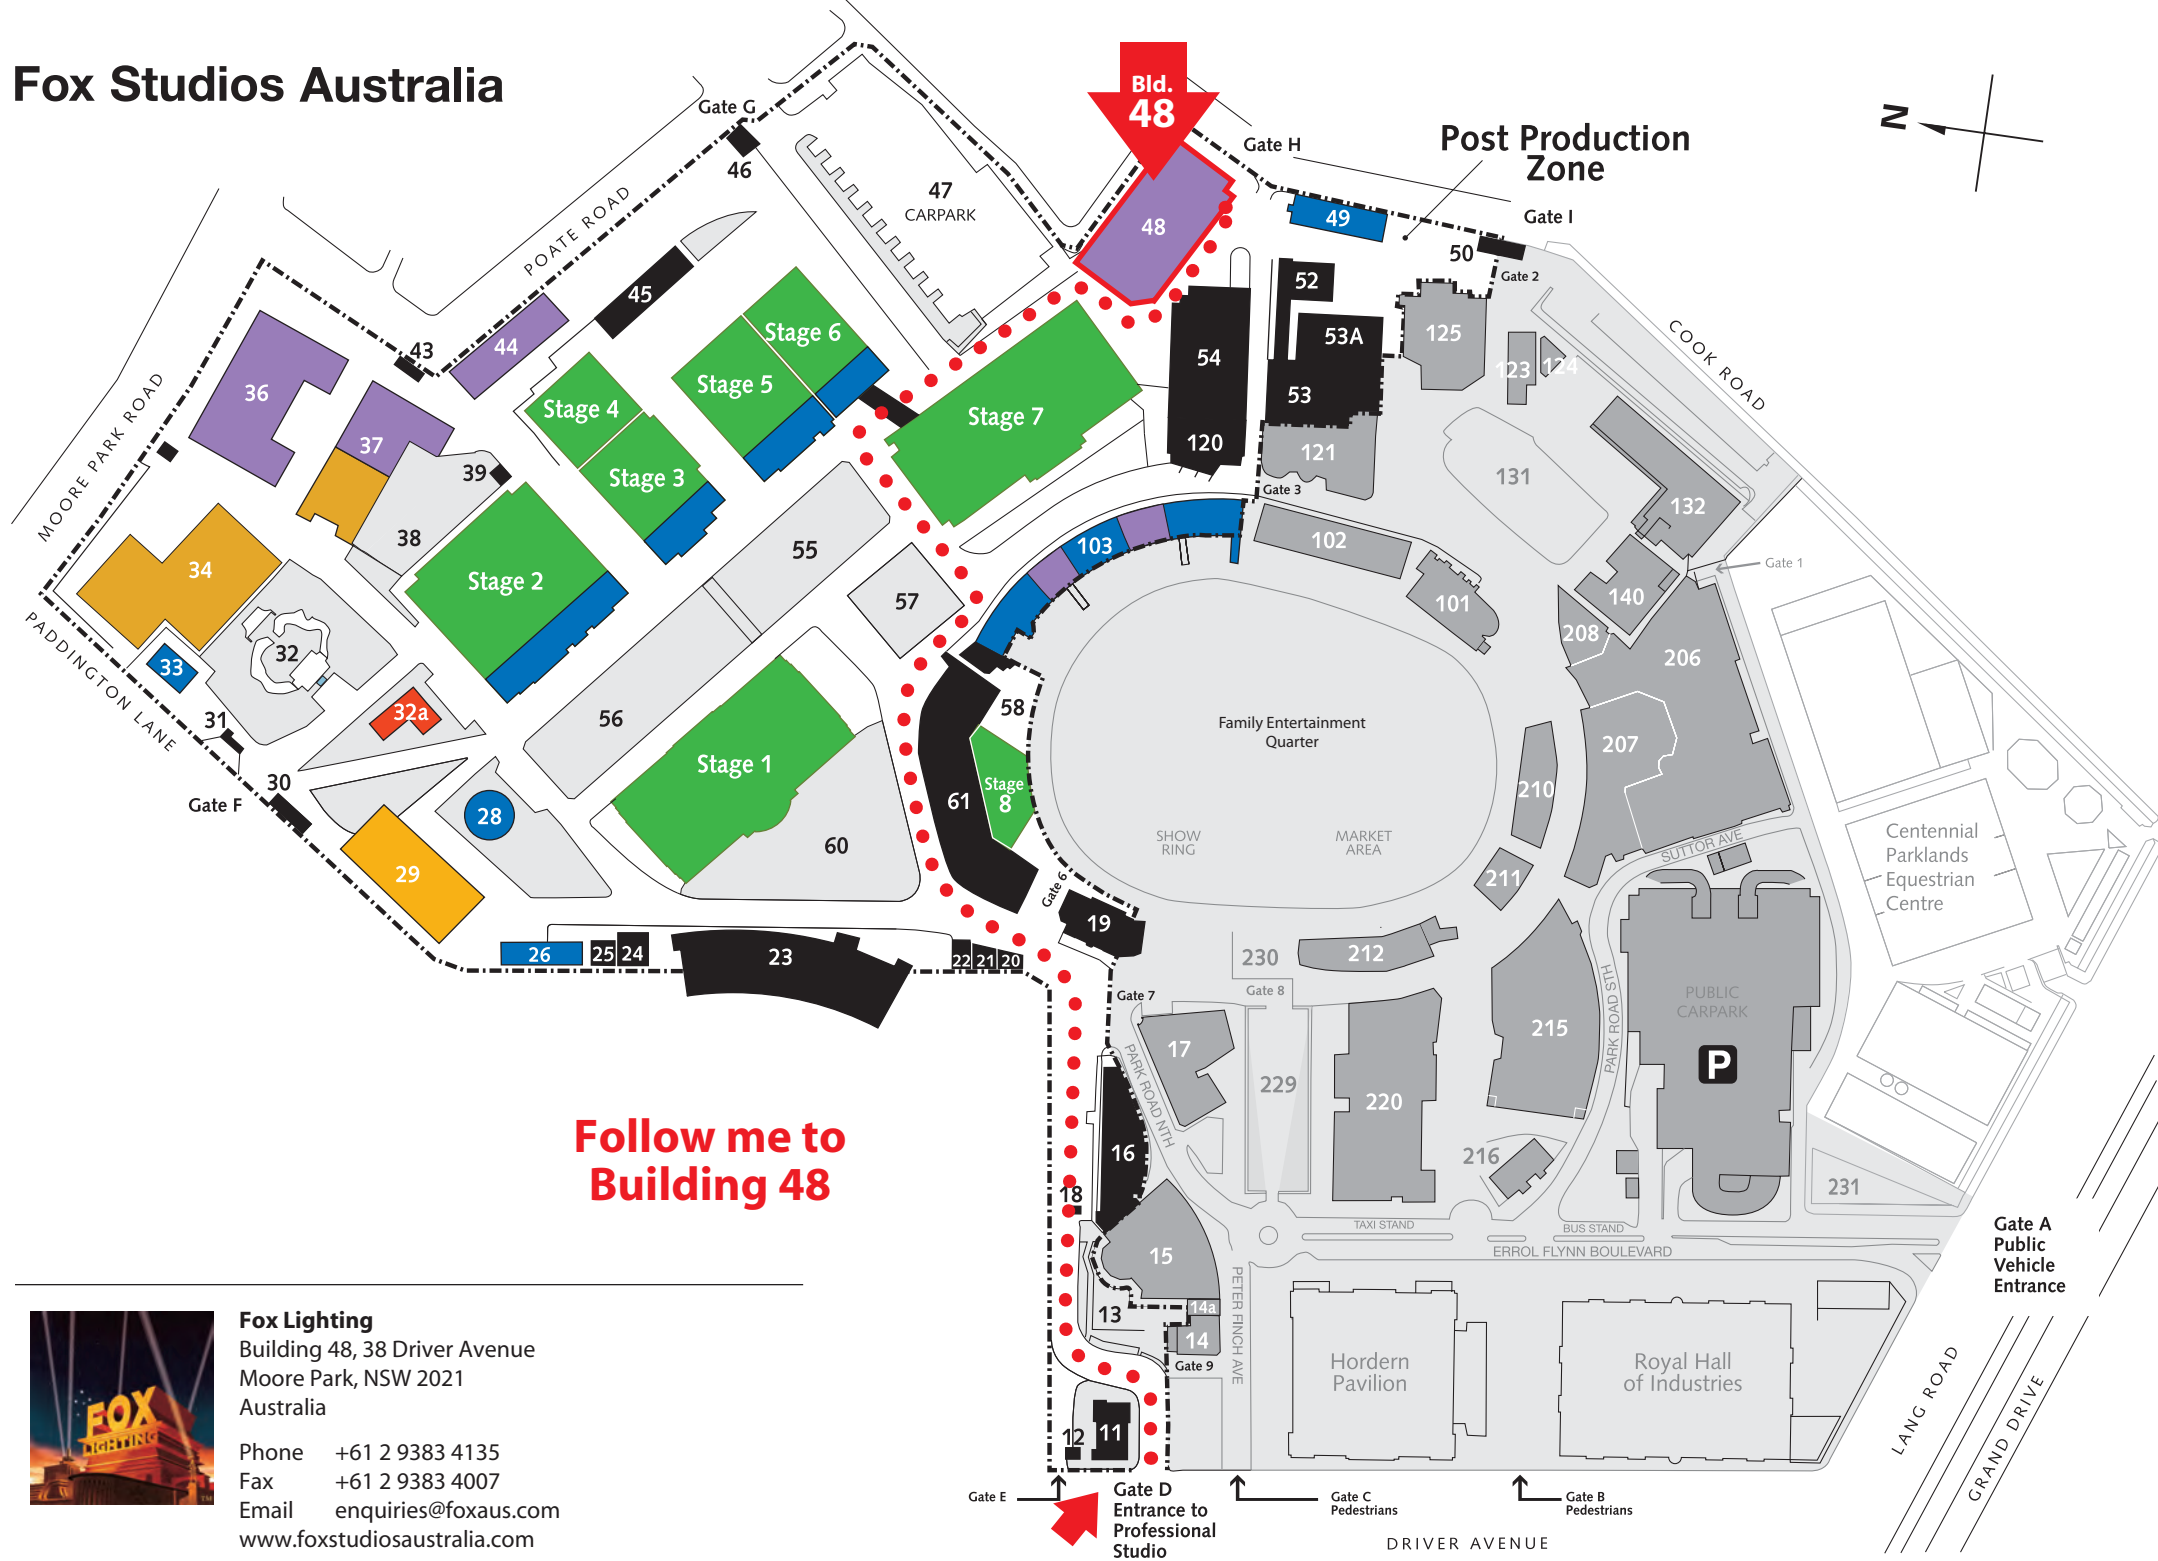

Fox Studios Australia

**Follow me to
Building 48**

Fox Lighting

Building 48, 38 Driver Avenue
Moore Park, NSW 2021
Australia

Phone +61 2 9383 4135
Fax +61 2 9383 4007
Email enquiries@foxaus.com
www.foxstudiosaustralia.com