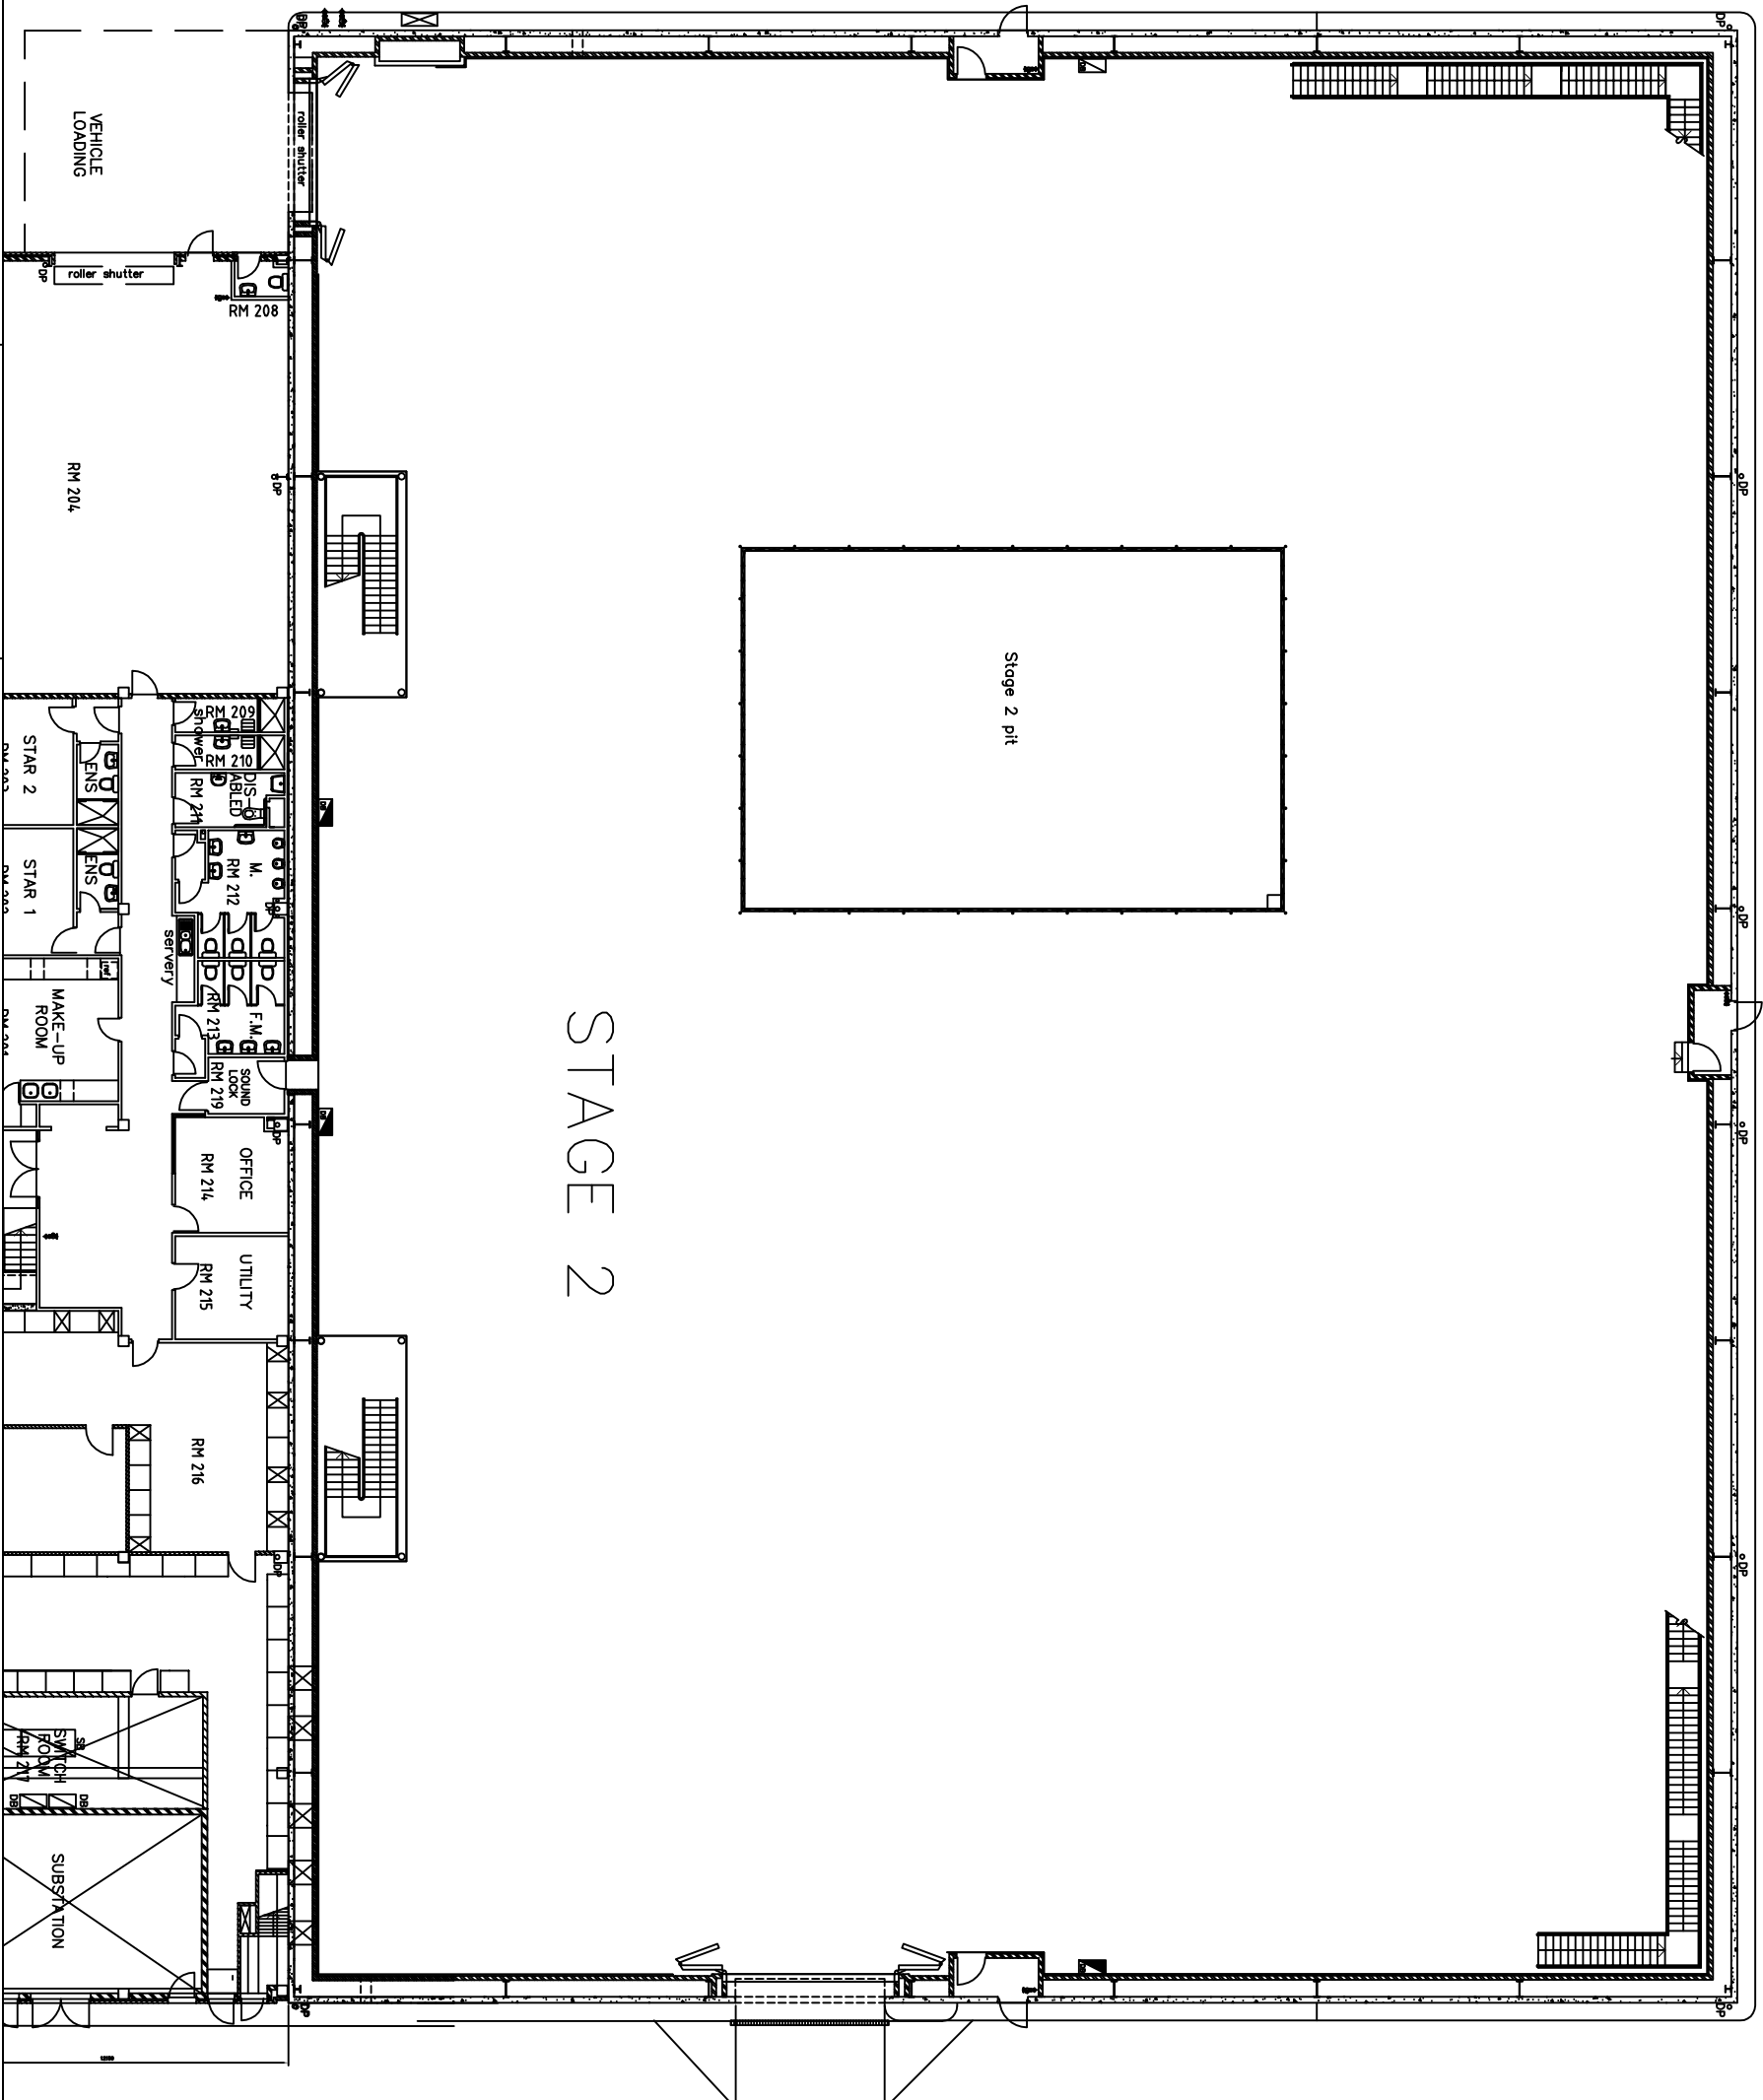

FOX STUDIOS AUSTRALIA

Stage 2
Ground
Plan

STAGE 2

SCALE: Scale @ A3 = 1:250

DATE ISSUED:
7/11/02

DRWG NO:

02-PG